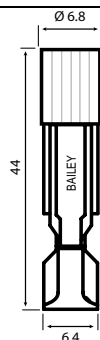

Miniature LEDs

Telephone lamps Single LED

T6.8G German

Product Features CML StarLEDs:

- Extreme long life
- Low heat production
- Low power consumption
- Shock and vibration proof

Item number	Voltage	AC/DC	Colour	ø (mm)	l (mm)	Brand
LT4401D06B	6	DC	Blue	6.8	44	No brand
LT4401D06G	6	DC	Green	6.8	44	No brand
LT4401D06R	6	DC	Red	6.8	44	No brand
LT4401D06W	6	DC	White	6.8	44	No brand
LT4401D06Y	6	DC	Yellow	6.8	44	No brand
LT4401D12Y	12	DC	Amber	6.8	44	No brand
LT4401D12B	12	DC	Blue	6.8	44	No brand
LT4401D12G	12	DC	Green	6.8	44	No brand
LT4401D12R	12	DC	Red	6.8	44	No brand
LT4401D12W	12	DC	White	6.8	44	No brand
LT4401C12G	12	AC/DC	Green	6.8	44	No brand
LT4401C12R	12	AC/DC	Red	6.8	44	No brand
LT4401C12W	12	AC/DC	White	6.8	44	No brand
LT4401D28B	24-28	DC	Blue	6.8	44	No brand
LT4401D28G	24-28	DC	Green	6.8	44	No brand
LT4401D28R	24-28	DC	Red	6.8	44	No brand
LT4401D28W	24-28	DC	White	6.8	44	No brand
LT4401D28Y	24-28	DC	Yellow	6.8	44	No brand
LT4401C28B	24-28	AC/DC	Blue	6.8	44	No brand
LT4401C28G	24-28	AC/DC	Green	6.8	44	No brand
LT4401C28R	24-28	AC/DC	Red	6.8	44	No brand
LT4401C28W	24-28	AC/DC	White	6.8	44	No brand
LT4401C28Y	24-28	AC/DC	Yellow	6.8	44	No brand
CML1507145B3	28	AC/DC	Blue	6.8	44	CML
CML1507145G3	28	AC/DC	Green	6.8	44	CML
CML1507145R3	28	AC/DC	Red	6.8	44	CML
CML1507145W3	28	AC/DC	White	6.8	44	CML
CML1507145Y3	28	AC/DC	Yellow	6.8	44	CML
LT4401D36B	36	DC	Blue	6.8	44	No brand
LT4401D36G	36	DC	Green	6.8	44	No brand