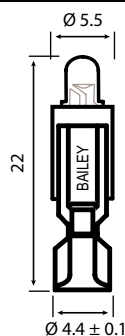

Miniature LEDs

Telephone lamps Single LED

T5.5K

Product Features CML StarLEDs:

- Extreme long life
- Low heat production
- Low power consumption
- Shock and vibration proof

Item number	Voltage	AC/DC	Colour	ø (mm)	l (mm)	Brand
LT2201D06B	6	DC	Blue	5.5	22	No brand
LT2201D06G	6	DC	Green	5.5	22	No brand
LT2201D06R	6	DC	Red	5.5	22	No brand
LT2201D06W	6	DC	White	5.5	22	No brand
LT2201D06Y	6	DC	Yellow	5.5	22	No brand
LT2201D12B	12	DC	Blue	5.5	22	No brand
LT2201D12G	12	DC	Green	5.5	22	No brand
LT2201D12R	12	DC	Red	5.5	22	No brand
LT2201D12W	12	DC	White	5.5	22	No brand
LT2201D12Y	12	DC	Yellow	5.5	22	No brand
LT2201D28B	24-28	DC	Blue	5.5	22	No brand
LT2201D28G	24-28	DC	Green	5.5	22	No brand
LT2201D28R	24-28	DC	Red	5.5	22	No brand
LT2201D28W	24-28	DC	White	5.5	22	No brand
LT2201D28Y	24-28	DC	Yellow	5.5	22	No brand
CML1504135B3	24	AC/DC	Blue	6.2	22	CML
CML1504135UG3	24	AC/DC	Green	6.2	22	CML
LT2201C28G	24-28	AC/DC	Green	5.5	22	No brand
LT2201C28R	24-28	AC/DC	Red	5.5	22	No brand
CML1504135UR3	24	AC/DC	Red	6.2	22	CML
CML1504135W3	24	AC/DC	White	6.2	22	CML
LT2201C28W	24-28	AC/DC	White	5.5	22	No brand
LT2201C28Y	24-28	AC/DC	Yellow	5.5	22	No brand
CML1504135UY3	24	AC/DC	Yellow	6.2	22	CML
CML1504145B3	28	AC/DC	Blue	6.2	22	CML
CML1504145UG3	28	AC/DC	Green	6.2	22	CML
CML1504145UR3	28	AC/DC	Red	6.2	22	CML
CML1504145W3	28	AC/DC	White	6.2	22	CML
CML1504145UY3	28	AC/DC	Yellow	6.2	22	CML
LT2201C36W	36	AC/DC	White	5.5	22	No brand