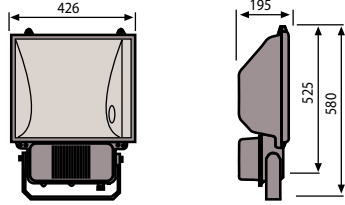

Fixtures
High-Pressure
Body JET 7

The JET 7 is an out-door high performance projector. Die cast aluminium body and frame with thermally isolated control gear housing. They can be used for a large range of discharge lamps: 150W-250W-400W Symmetrical and Asymmetrical with 2 different reflectors:

- Peened reflector for medium wide beam
- Specular reflector for medium narrow beam

Without ballast kit (see FAE50510 – FAE50515) and lamp

Item number	Base	Colour	Optics	IP Code	Weight (g)
FAE50490	E40	Black	Asymmetrical peened	IP66	8560
FAE50493	E40	Black	Symmetrical specular	IP66	8560