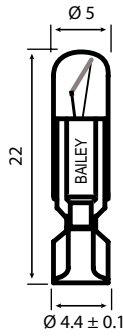

Miniature lamps
Telephone lamps
T5.5K 5X22mm

Item number	Voltage	Current (A)	Filament	Finish	Life (h)	ISSA code
T5606020	6	0.020	C-2V	Clear	10000	73.249.01
T5606040	6	0.040	C-2V	Clear	10000	73.249.02
T5606160	6	0.160	C-2V	Clear	5000	73.249.03
T5606200	6	0.200	C-2R	Clear	5000	73.249.04
T5612020	12	0.020	C-2V	Clear	10000	73.249.05
T5612040	12	0.040	C-2V	Clear	10000	73.249.06
T5612050	12	0.050	C-2F	Clear	10000	73.249.07
T5612100	12	0.100	C-2F	Clear	5000	73.249.08
T5624020	24	0.020	C-2F	Clear	10000	73.249.09
T5624040	24	0.040	C-2F	Clear	10000	73.249.10
T5624050	24	0.050	C-2F	Clear	10000	73.249.11
T5628040	28	0.040	C-2F	Clear	5000	73.249.12
T5628050	28	0.050	C-2F	Clear	10000	73.249.13
T5630020	30	0.020	C-2F	Clear	10000	73.249.14
T5630040	30	0.040	C-2F	Clear	10000	73.249.15
T5630050	30	0.050	C-2F	Clear	10000	73.249.16
T5632033	32	0.033	C-2F	Clear	10000	73.249.17
T5636020	36	0.020	C-2F	Clear	10000	73.249.18
T5648020	48	0.020	CC-2F	Clear	5000	73.249.19
T5648025	48	0.025	CC-2F	Clear	5000	73.249.20
T5648030	48	0.030	CC-2F	Clear	5000	73.249.21
T5670020	70	0.020	CC-2F	Clear	5000	73.249.23