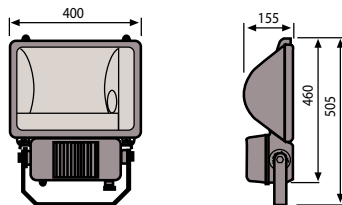

* 60 Hz

Fixtures High-Pressure Body JET 5

The JET 5 is an out-door high performance projector. Die cast aluminium body and frame with thermally isolated control gear housing. They can be used for a large range of discharge lamps: 150W-250W-400W Symmetrical and Asymmetrical with 2 different reflectors: