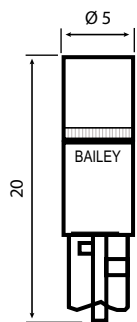

Miniature LEDs Wedge Base Single LED

T5 5X20mm W2X4.6D

Item number	Voltage	AC/DC	Colour	ø (mm)	l (mm)
LW2001D06B	6	DC	Blue	5	20
LW2001D06G	6	DC	Green	5	20
LW2001D06R	6	DC	Red	5	20
LW2001D06W	6	DC	White	5	20
LW2001D06Y	6	DC	Yellow	5	20
LW2001D12B	12	DC	Blue	5	20
LW2001D12G	12	DC	Green	5	20
LW2001D12R	12	DC	Red	5	20
LW2001D12W	12	DC	White	5	20
LW2001D12Y	12	DC	Yellow	5	20
LW2001D28B	24-28	DC	Blue	5	20
LW2001D28G	24-28	DC	Green	5	20
LW2001D28R	24-28	DC	Red	5	20
LW2001D28W	24-28	DC	White	5	20
LW2001D28Y	24-28	DC	Yellow	5	20