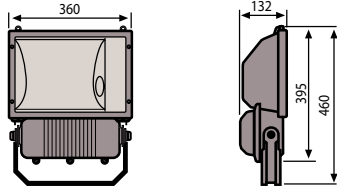

Fixtures High-Pressure MACH 1

The MACH 1 is one of the most compact floodlights, which can be used for a large range of discharge lamps (150W-250W-400W). Die cast aluminium body and frame with thermally isolated control gear housing. Symmetrical and Asymmetrical with 2 different reflectors:

- Peened reflector for medium wide beam
- Available on request: specular reflector for medium narrow beam

Including ballast kit and lamp

Item number	Wattage	Base	Colour	Optics	IP Code	Weight (g)
F AE52190	250	E40	Black	Asymmetrical peened	IP66	8050
F AE52185	400	E40	Black	Asymmetrical peened	IP66	8900
F AE52180	250	E40	Black	Symmetrical peened	IP66	8050
F AE52175	400	E40	Black	Symmetrical peened	IP66	8900
F AE52177*	400	E40	Black	Symmetrical peened	IP66	8900

* 60 Hz