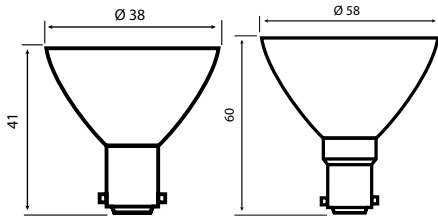

Halogen lamps
Reflector lamps
Ba15d Aluline 37 - 56

Product Features:

- Integrated protective front glass
- Choice of clear or frosted glass
- High-intensity beam with an extremely clearly defined beam spread (clear glass versions only)
- Excellent colour rendering

Item number	Voltage	Wattage	Beam angle (°)	Finish	ø (mm)	Philips code	ISSA code
PHI6424	6	15	6	Clear	38	6424	73.303.02
PHI6433	12	20	6	Clear	38	6433	73.303.06
PHI6434	12	20	18	Clear	38	6434	
PHI6434FR/12	12	20	18	Frosted	38	6434FR	73.303.12
PHI6435	12	20	32	Clear	38	6435	
PHI6435FR/12	12	20	32	Frosted	38	6435FR	73.303.14
PHI6425	6	15	4	Clear	58	6425	73.303.01
PHI6426	6	15	14	Clear	58	6426	73.303.03
PHI6429	6	35	6	Clear	58	6429	73.303.04
PHI6430	6	35	14	Clear	58	6430	73.303.05
PHI6438	12	50	10	Clear	58	6438	73.303.20
PHI6439	12	50	25	Clear	58	6439	
PHI6439FR/12	12	50	25	Frosted	58	6439FR	73.303.23